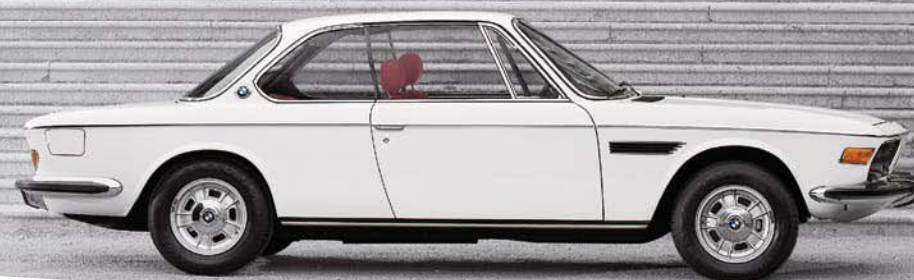

SELF DRIVER.

PRICELIST.

	GROUP A Rolls-Royce Corniche, BMW 635 CSi	GROUP B BMW 3.0 CS, BMW Z1, BMW 2500	GROUP C BMW 528 (golf), BMW Z3 Roadster, BMW 2002 Baur Cabrio	GROUP D BMW 323i, BMW 1802, BMW 2000, Mini Knights- bridge, Mini Cabrio
Daily Rate	495,00 €	460,00 €	425,00 €	385,00 €
Weekend Rate	900,00 €	850,00 €	800,00 €	720,00 €
Free Kilometers	250	250	250	250
Cost per additional Kilometers	1,00 €	1,00 €	1,00 €	1,00 €
Free Daily Hours	12	12	12	12
Cost per additional Hours	50,00 €	50,00 €	50,00 €	50,00 €
Fueling	return fully tanked	return fully tanked	return fully tanked	return fully tanked
Cleaning Charges (if returned dirty)	50,00 €	50,00 €	50,00 €	50,00 €